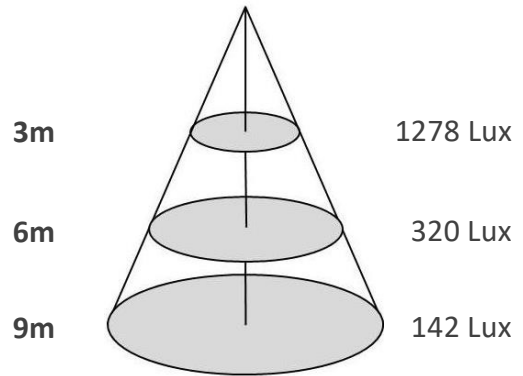

Illumination Diagram

6200Lm with 45° beam

DWR205-MC-SF-C-60W.lux

Reflector

- W White
- B Black
- CH Chrome
- BN Brushed Nickel
- BB Brushed Brass